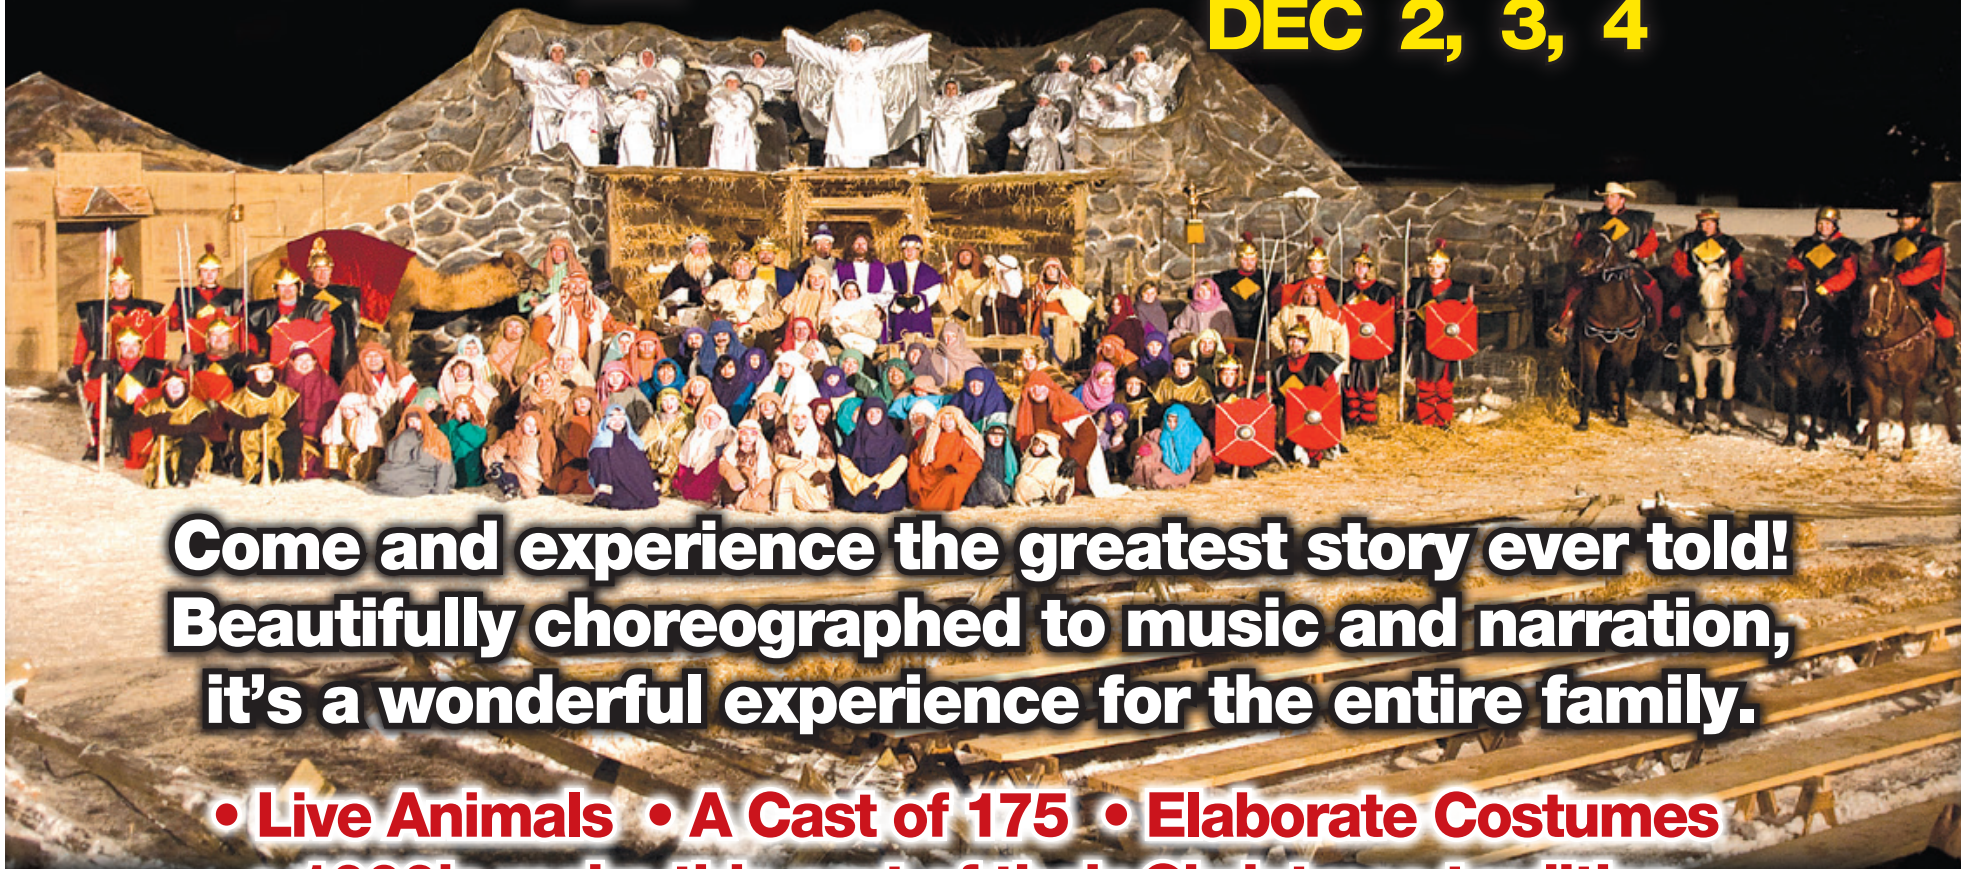

FREE

16TH ANNUAL

BETHANY'S CHRISTMAS PAGEANT

DEC 2, 3, 4

Come and experience the greatest story ever told! Beautifully choreographed to music and narration, it's a wonderful experience for the entire family.

- **Live Animals** • **A Cast of 175** • **Elaborate Costumes**
- **1000's make this part of their Christmas tradition**

Presented outside in our parking lot

Bleacher seating - Dress accordingly - Free refreshments to follow.

BETHANY
EVANGELICAL MISSIONARY CHURCH

160 Lancaster St E
Kitchener (519)745-0151
info@BethanyPageant.com

www.BethanyPageant.com  

Friday, Saturday & Sunday
Dec 2, 3, 4, 2011
4 SHOWS NIGHTLY AT
6pm 7pm 8pm 9pm

OPTIONAL
LIVE
INDOOR VIDEO
VIEWING

Food Donations
Welcomed

Downtown Kitchener

Take Frederick to
Lancaster St E
& watch
for signs

**FREE PARKING &
FREE SHUTTLE BUS SERVICE**

Two-way shuttle service every few minutes
from Market Square Parking Garage
Please allow 20 mins. for travel
and seating prior to each show